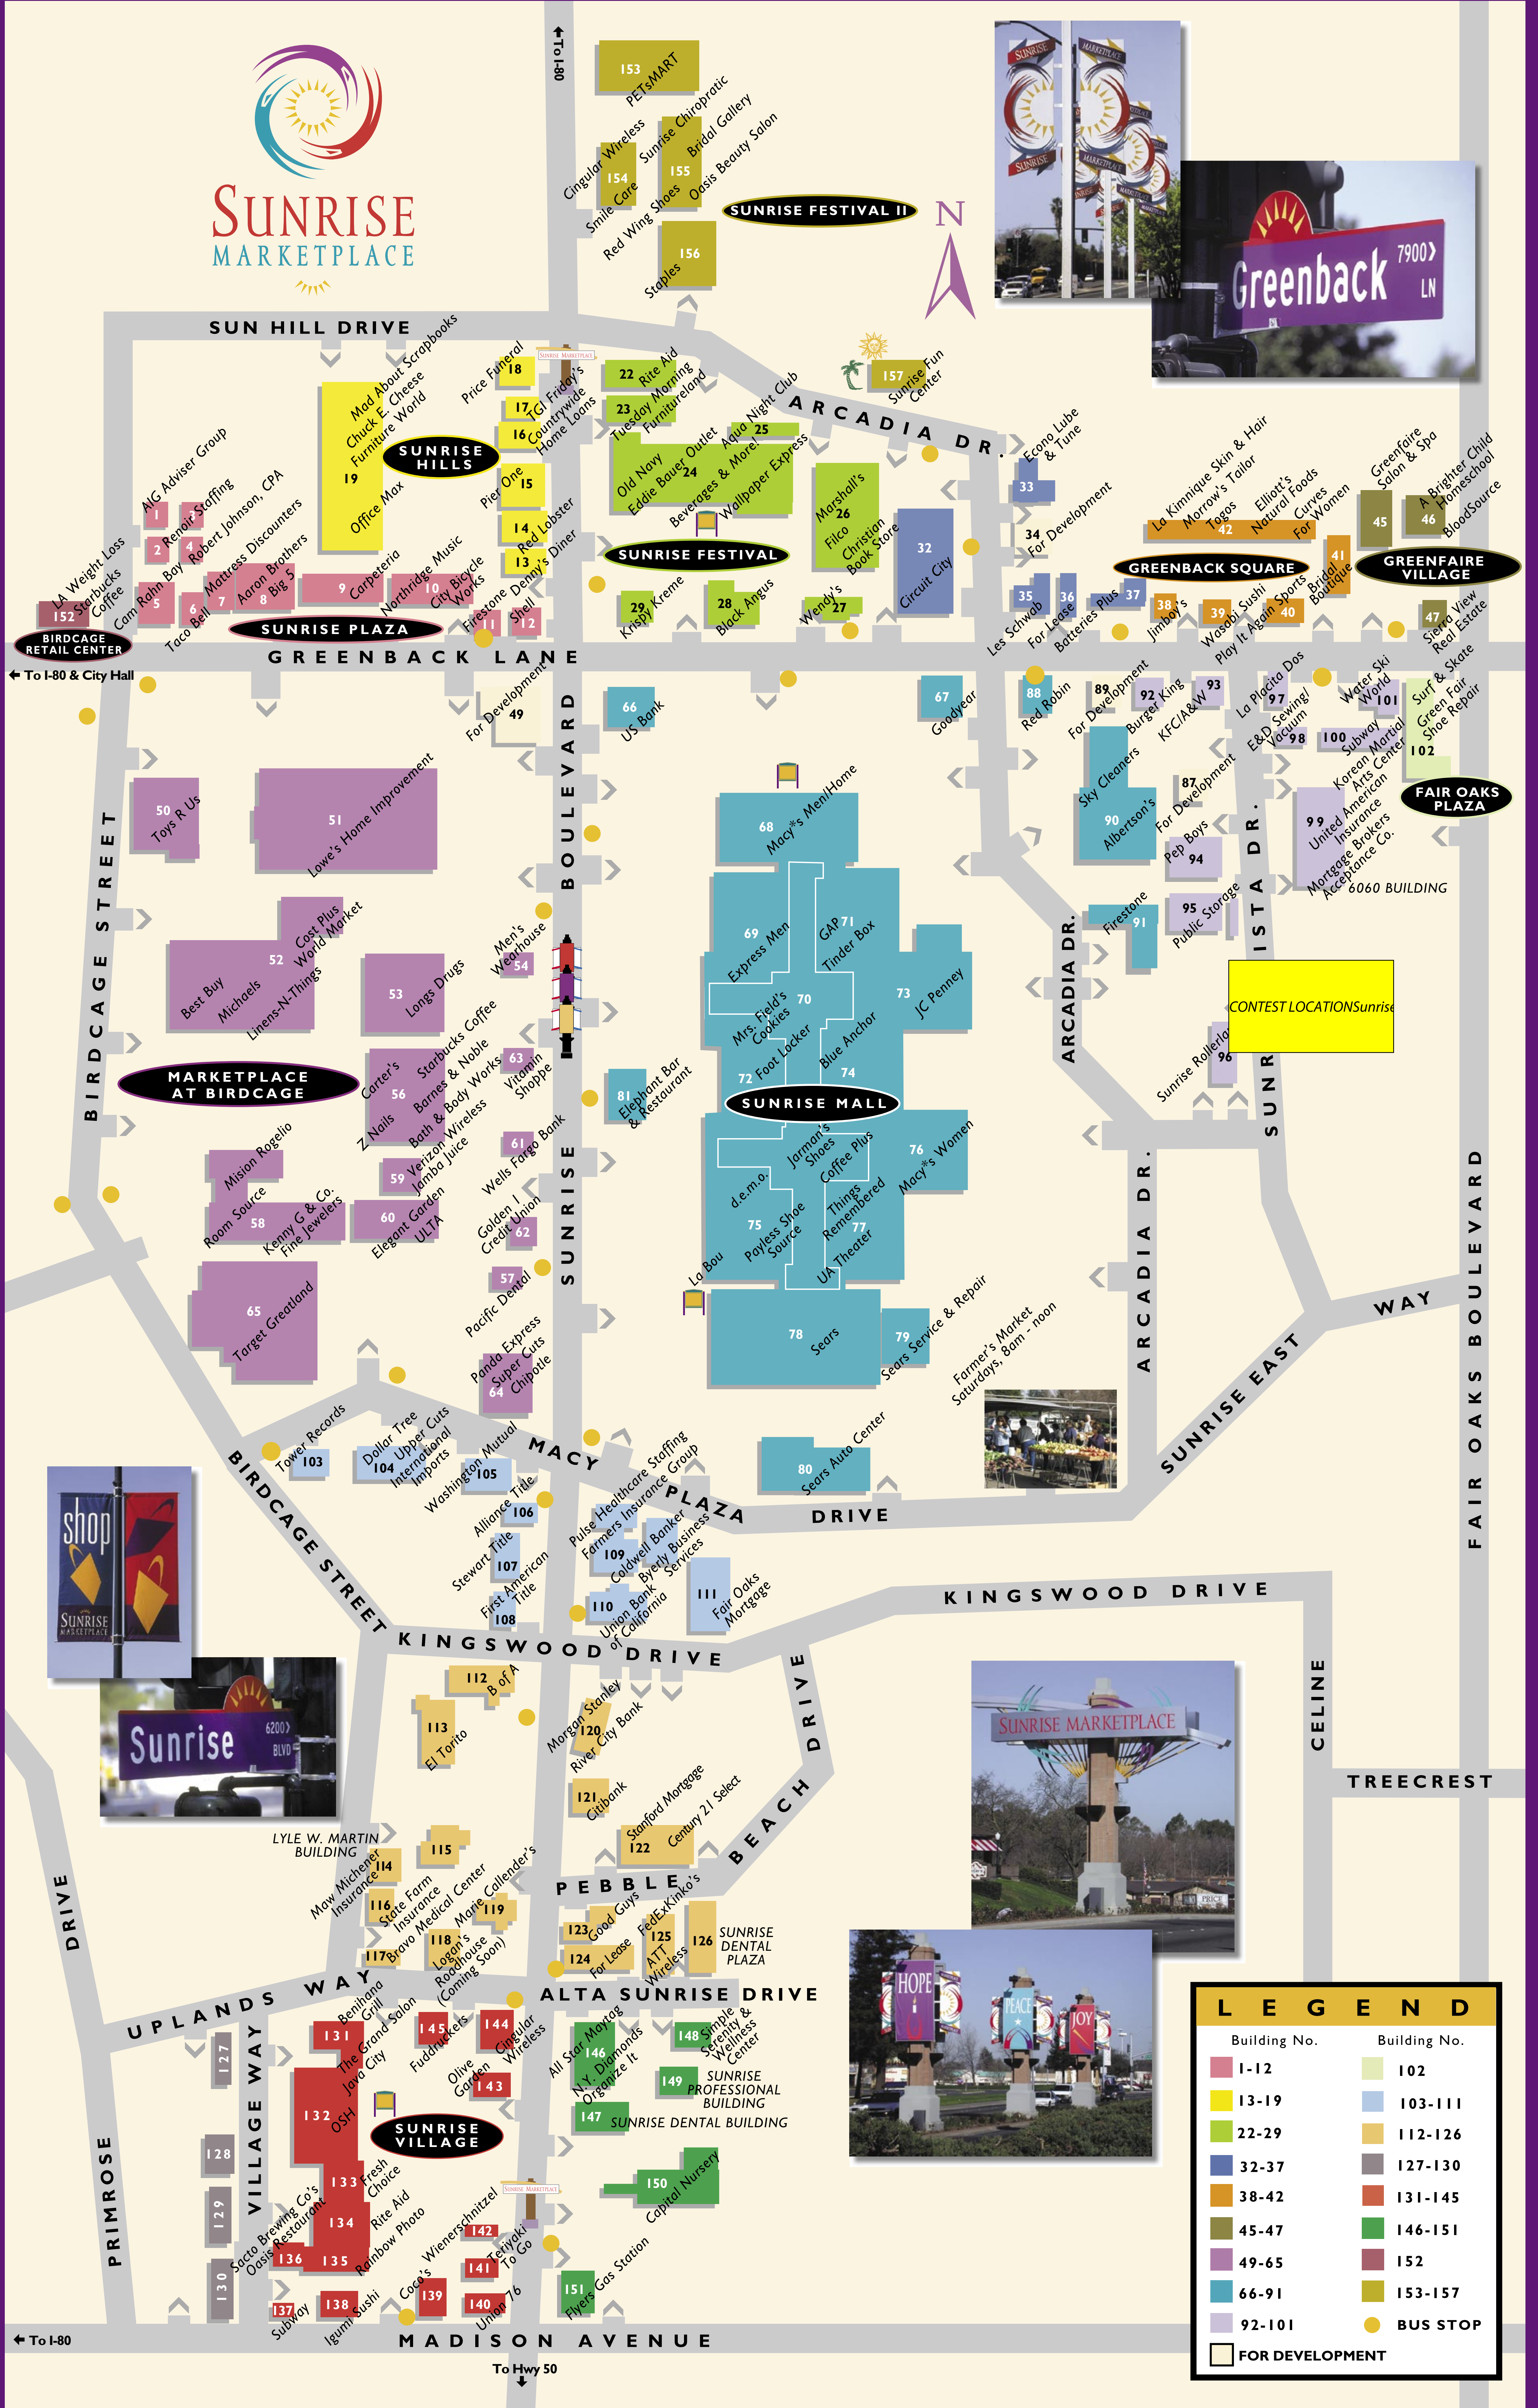

# SUNRISE MARKETPLACE BUSINESS DIRECTORY

**SUNRISE  
MARKETPLACE**

LEGEND	
Building No. 1-12	Building No. 102
Building No. 13-19	Building No. 103-111
Building No. 22-29	Building No. 112-126
Building No. 32-37	Building No. 127-130
Building No. 38-42	Building No. 131-145
Building No. 45-47	Building No. 146-151
Building No. 49-65	Building No. 152
Building No. 66-91	Building No. 153-157
Building No. 92-101	BUS STOP
FOR DEVELOPMENT	